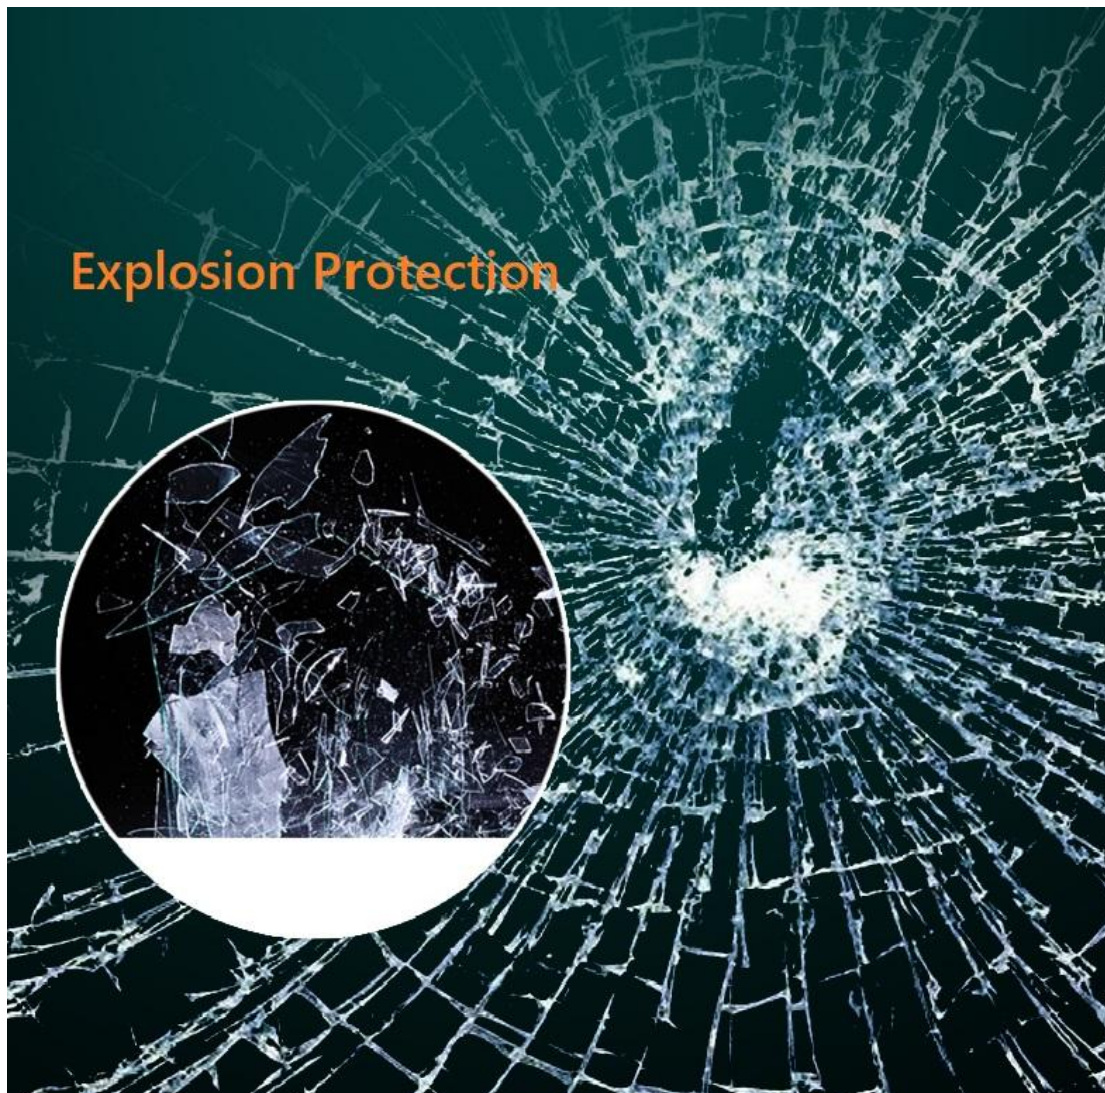

## One touch defog Clear and distinct

Defog by heating after touching the button

Make the mirror clear and distinct