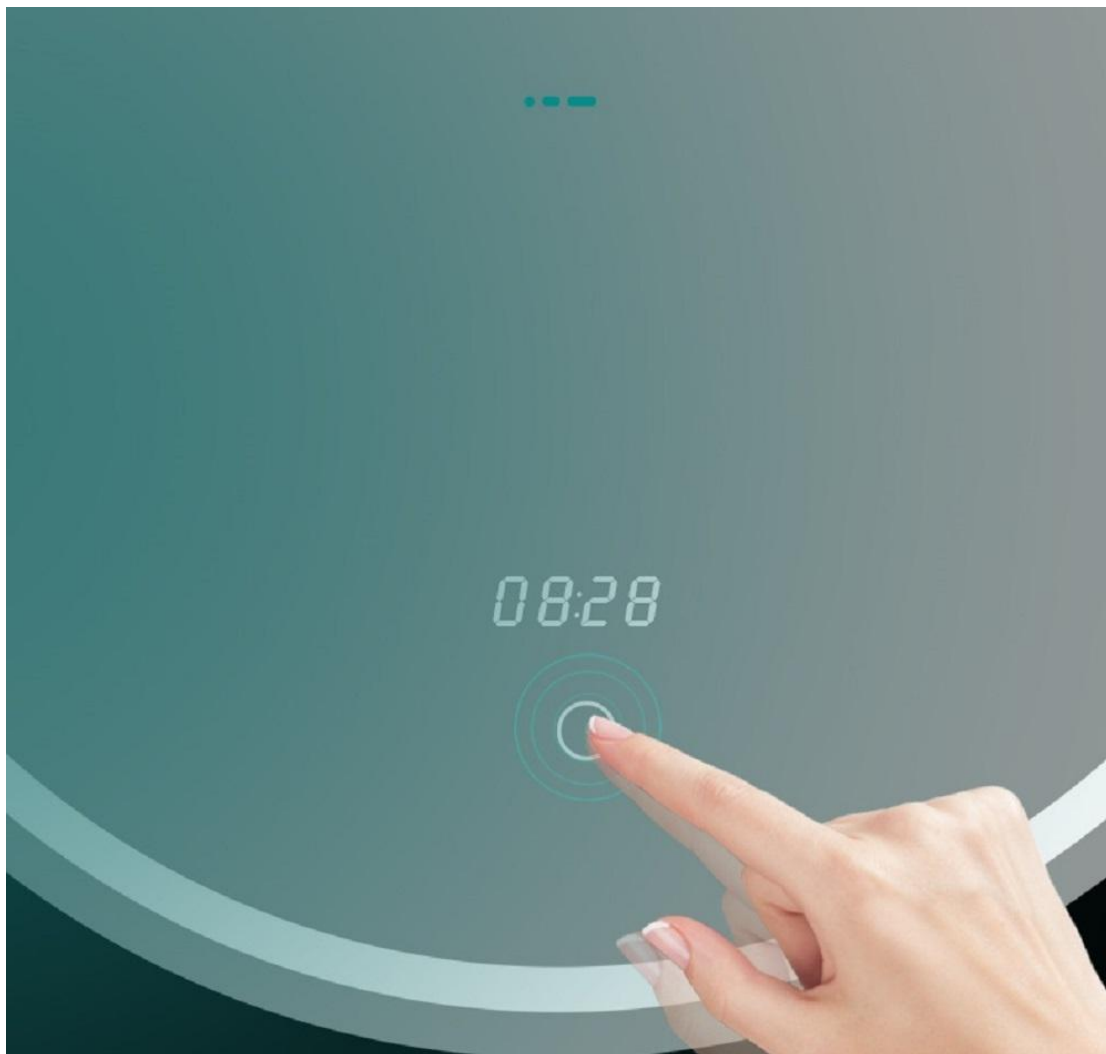

- ❖ Rust resistant white powder coated alu base
- ❖ High brightness and homogeneous lighting
- ❖ High output SMD 2835 LEDs, Energy saving and long life of 30000 hours
- ❖ High Color Rendering Index (CRI>80), ideal for makeup application
- ❖ Built-in electronic LED driver CE / UL certificated
- ❖ IP44 waterproof
- ❖ Easy-hanging installation, and easy for maintenance
- ❖ CE RoHS certificated
- ❖ The size of **Irregular LED Bathroom Mirror with Defogger** can be custom-made